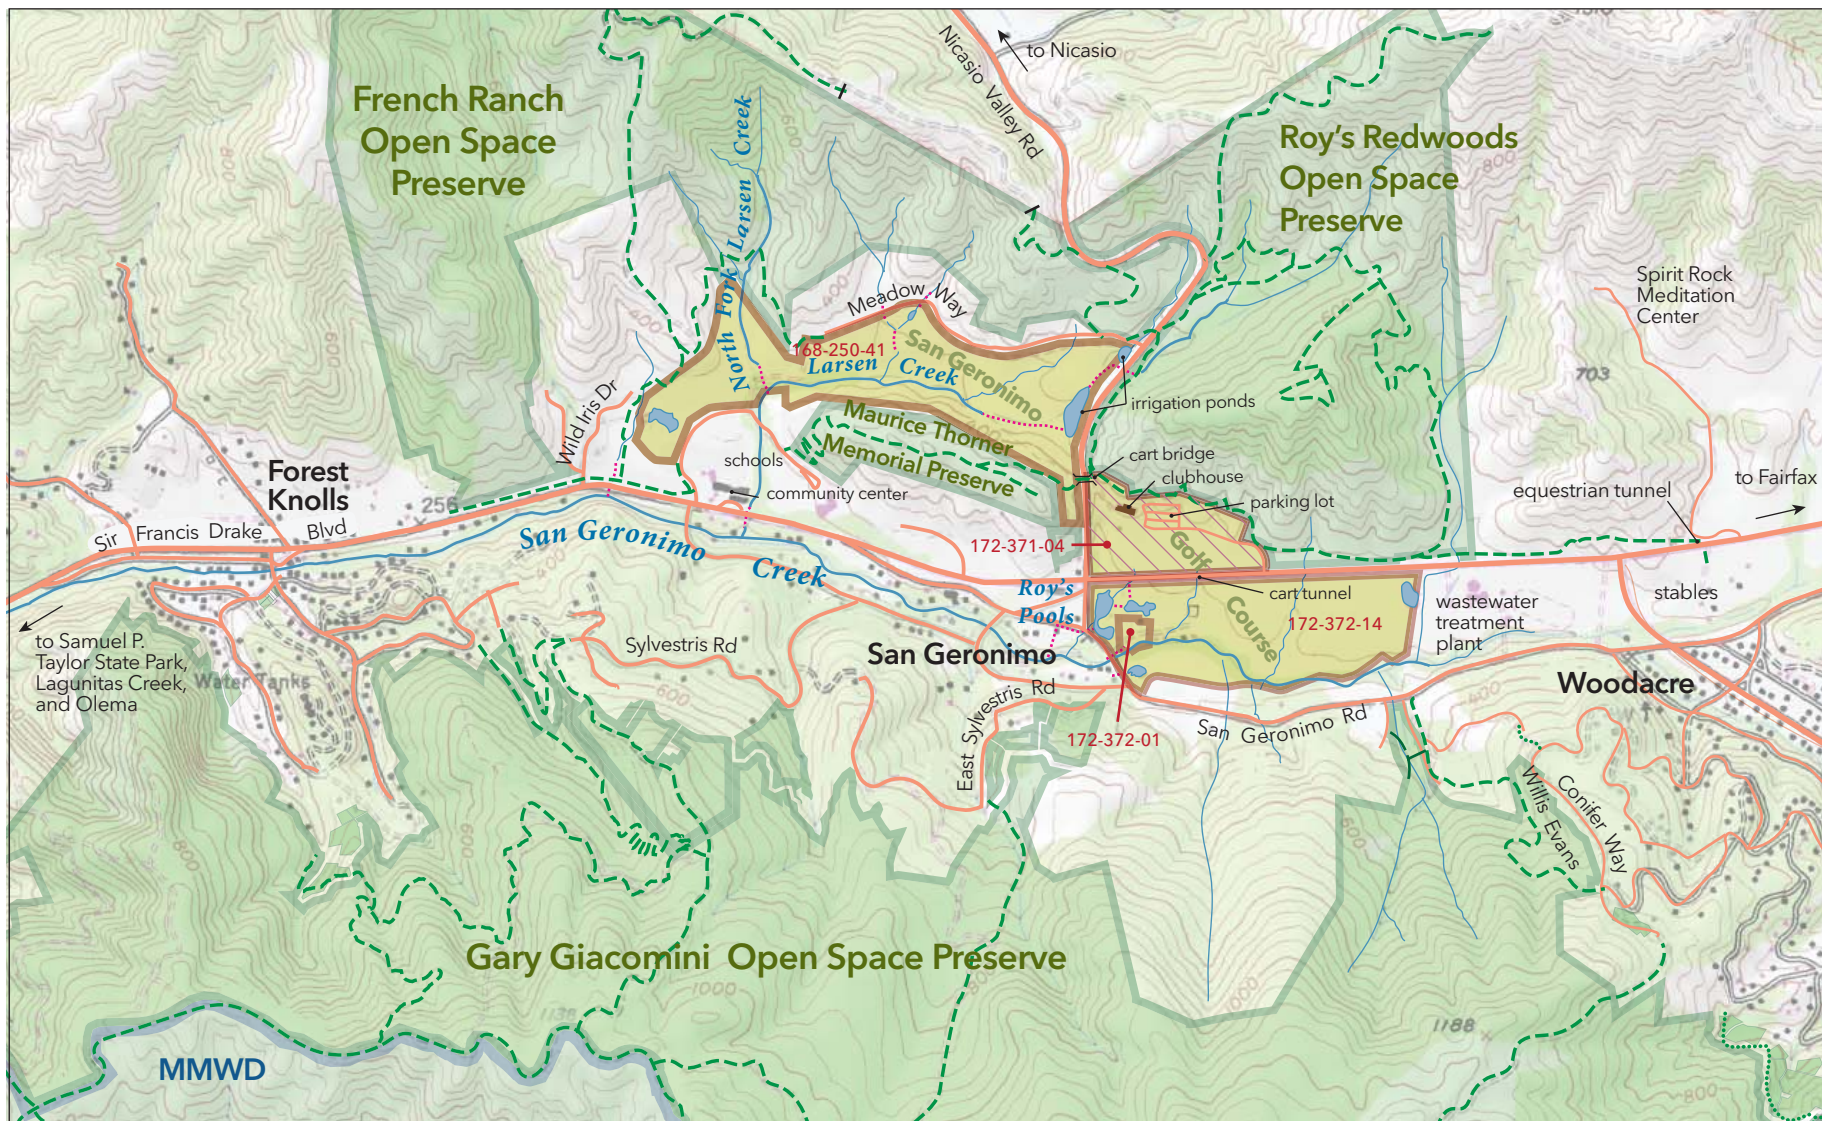

San Geronimo Golf Course Acquisition

San Geronimo Valley, Marin County, CA

Mapped by Pease Press • www.peasepress.com

TPL San Geronimo 8/30/17 v6

Legend

- | | |
|--|--|
|  Creek Parcels |  Roads |
|  Clubhouse Parcel |  Trails |
|  Parks and Open Space |  Streams |
|  Watershed Lands |  Culverts |
| |  Ponds |

Portion of USGS San Geronimo quadrangle with 40-foot contours.
Trails from Marin County Open Space District and Pease Press maps.
Parcel boundaries from Marin County GIS

168-250-41 APN Parcel Numbers