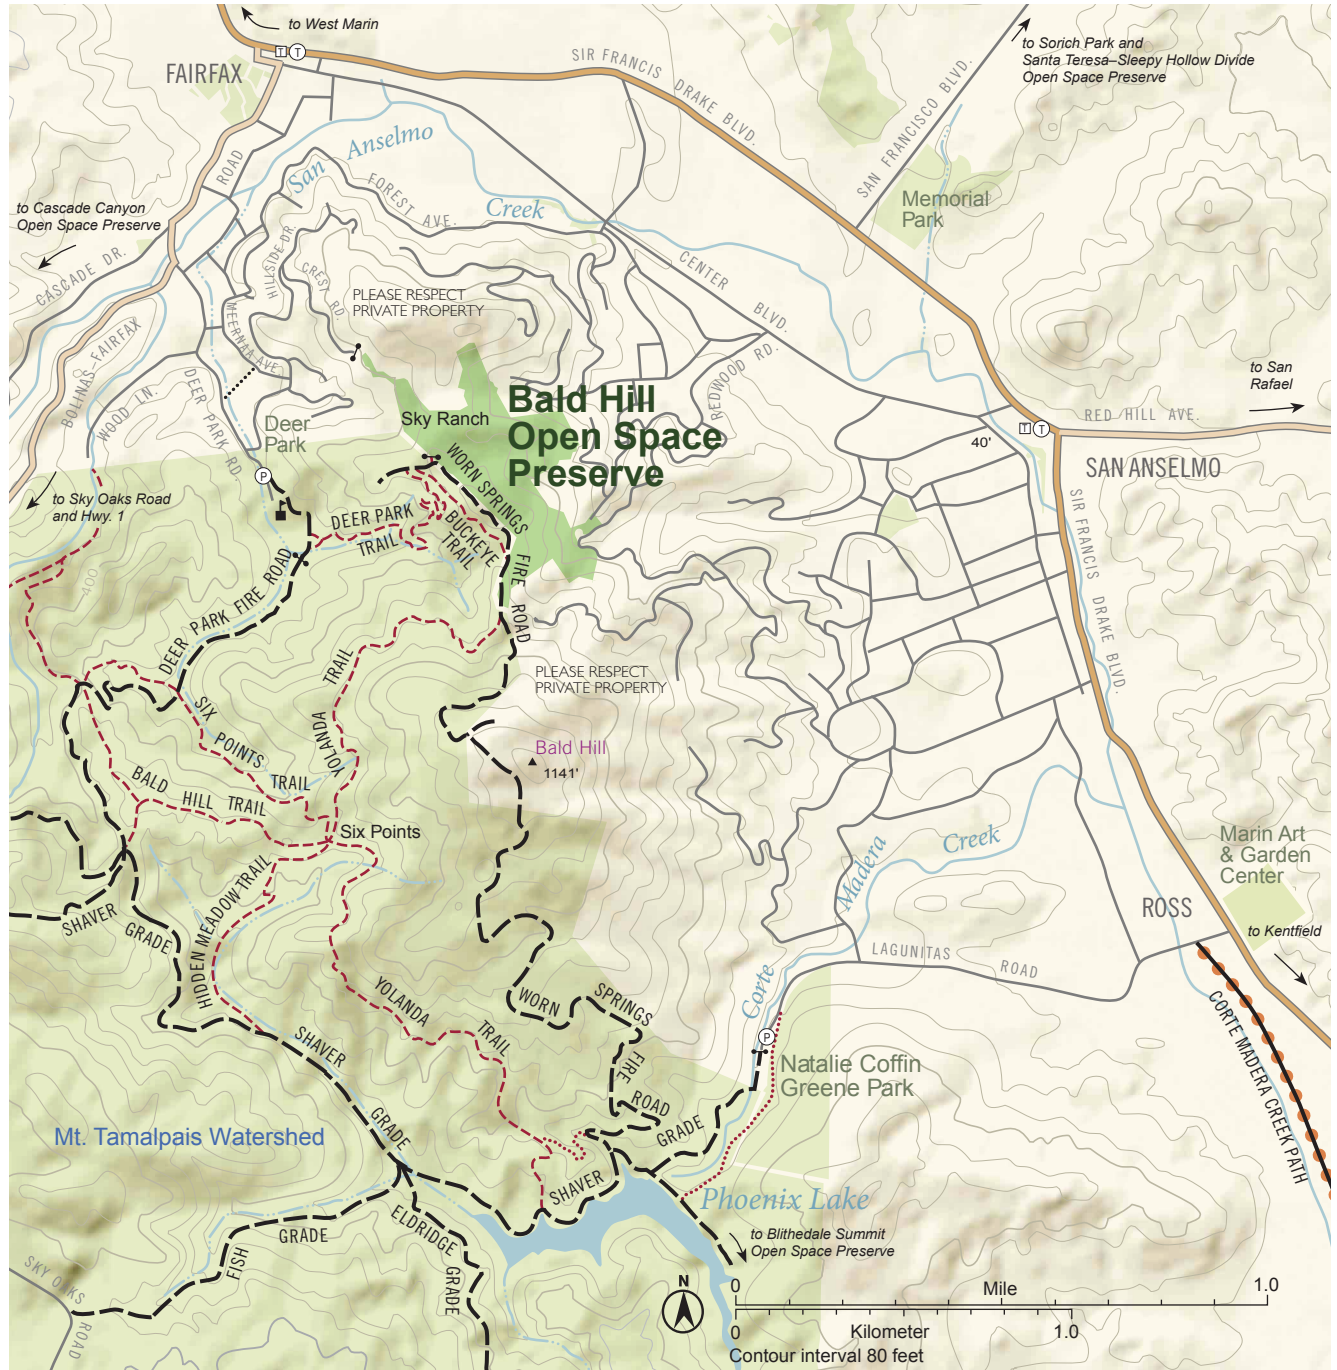

BALD HILL OPEN SPACE PRESERVE

- | | | | |
|------------------------------|---|---------------------|--------------------------|
| Featured Open Space Preserve | Bike Path | Parking Lot | Major Road |
| County Parks | Multiuse Fire Road (Hikers, Bicyclists & Equestrians) | Golden Gate Transit | Local Road |
| Adjacent Open Space Preserve | Multiuse Trail (Hikers, Bicyclists & Equestrians) | West Marin Stage | County Trail Easements |
| Other Public Land | Trail (Hikers & Bicyclists Only) | Gate | County Multiuse Pathways |
| | Trail (Hikers & Equestrians) | School | Regional Trails |
| | Hiking-only Trail | | |