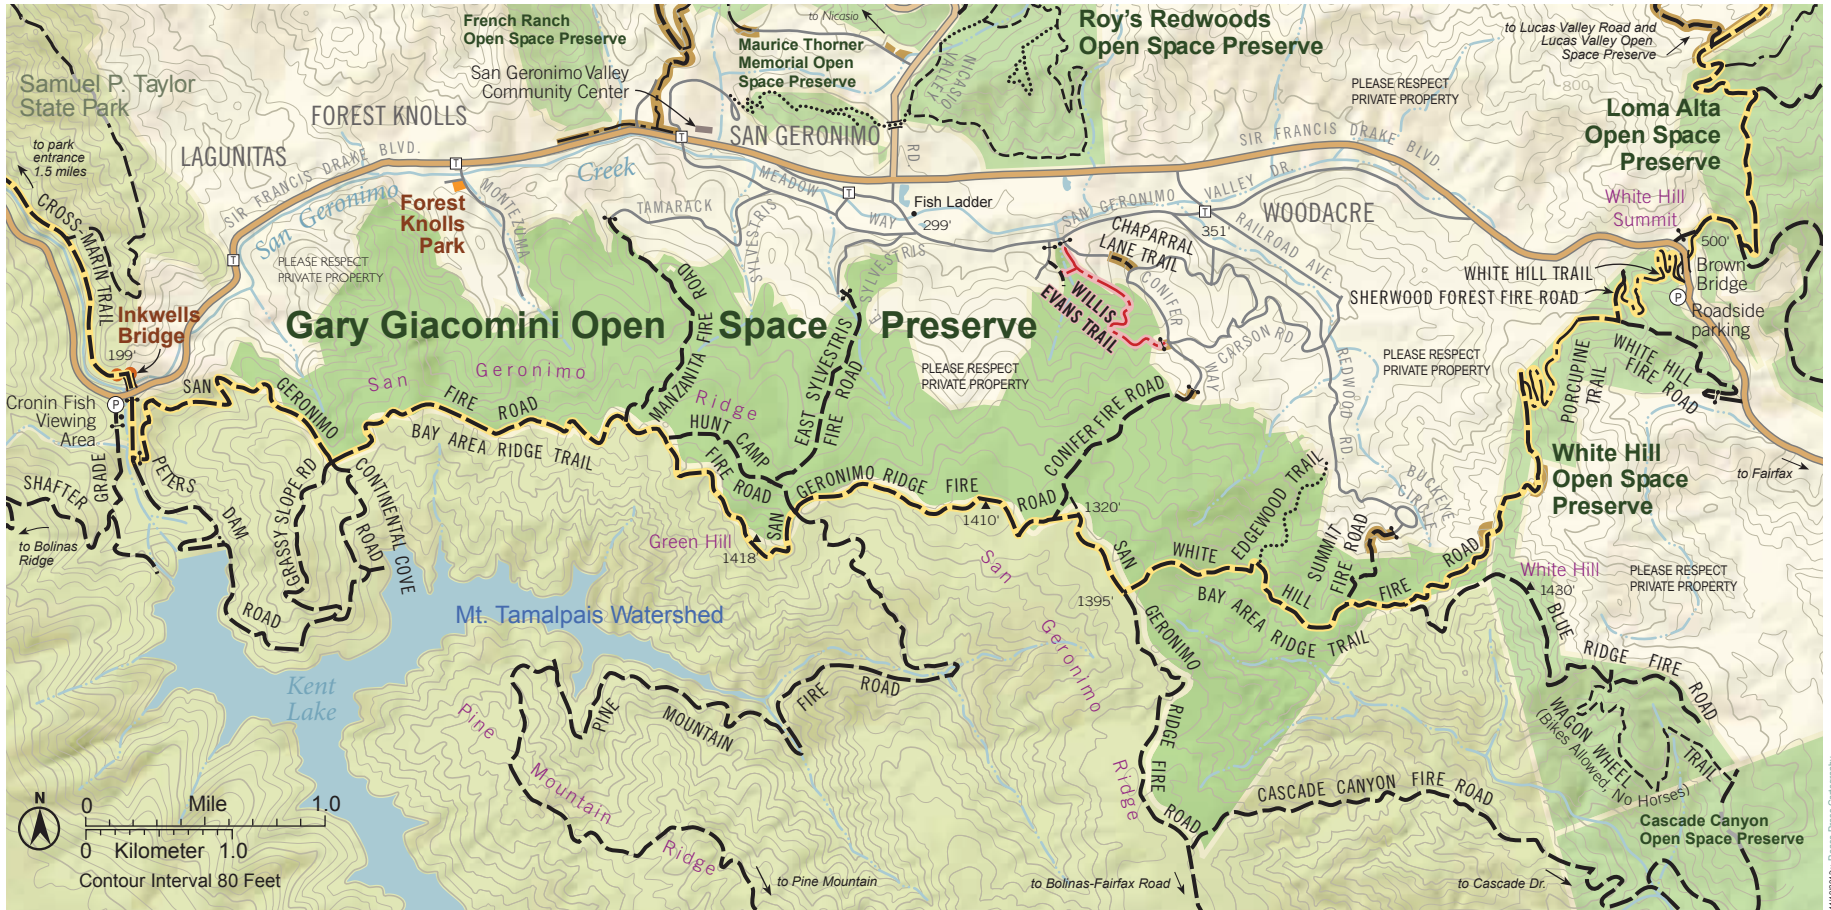

SEASONAL RAIN CLOSURE TRAIL CLOSED TO HORSES AND BIKES

- | | | |
|------------------------------|--|--------------------------|
| Featured Open Space Preserve | TRAIL Seasonal Trail Closure
No Horses or Bikes (Hiking allowed) | County Trail Easements |
| County Parks | Multiuse Fire Road
(Hikers, Bicyclists & Equestrians) | County Multiuse Pathways |
| Adjacent Open Space Preserve | Multiuse Trail
(Hikers, Bicyclists & Equestrians) | Regional Trails |
| Other Public Land | Trail (Hikers & Equestrians) | Parking |
| | Hiking-only Trail | West Marin Stage |
| | | Gate |