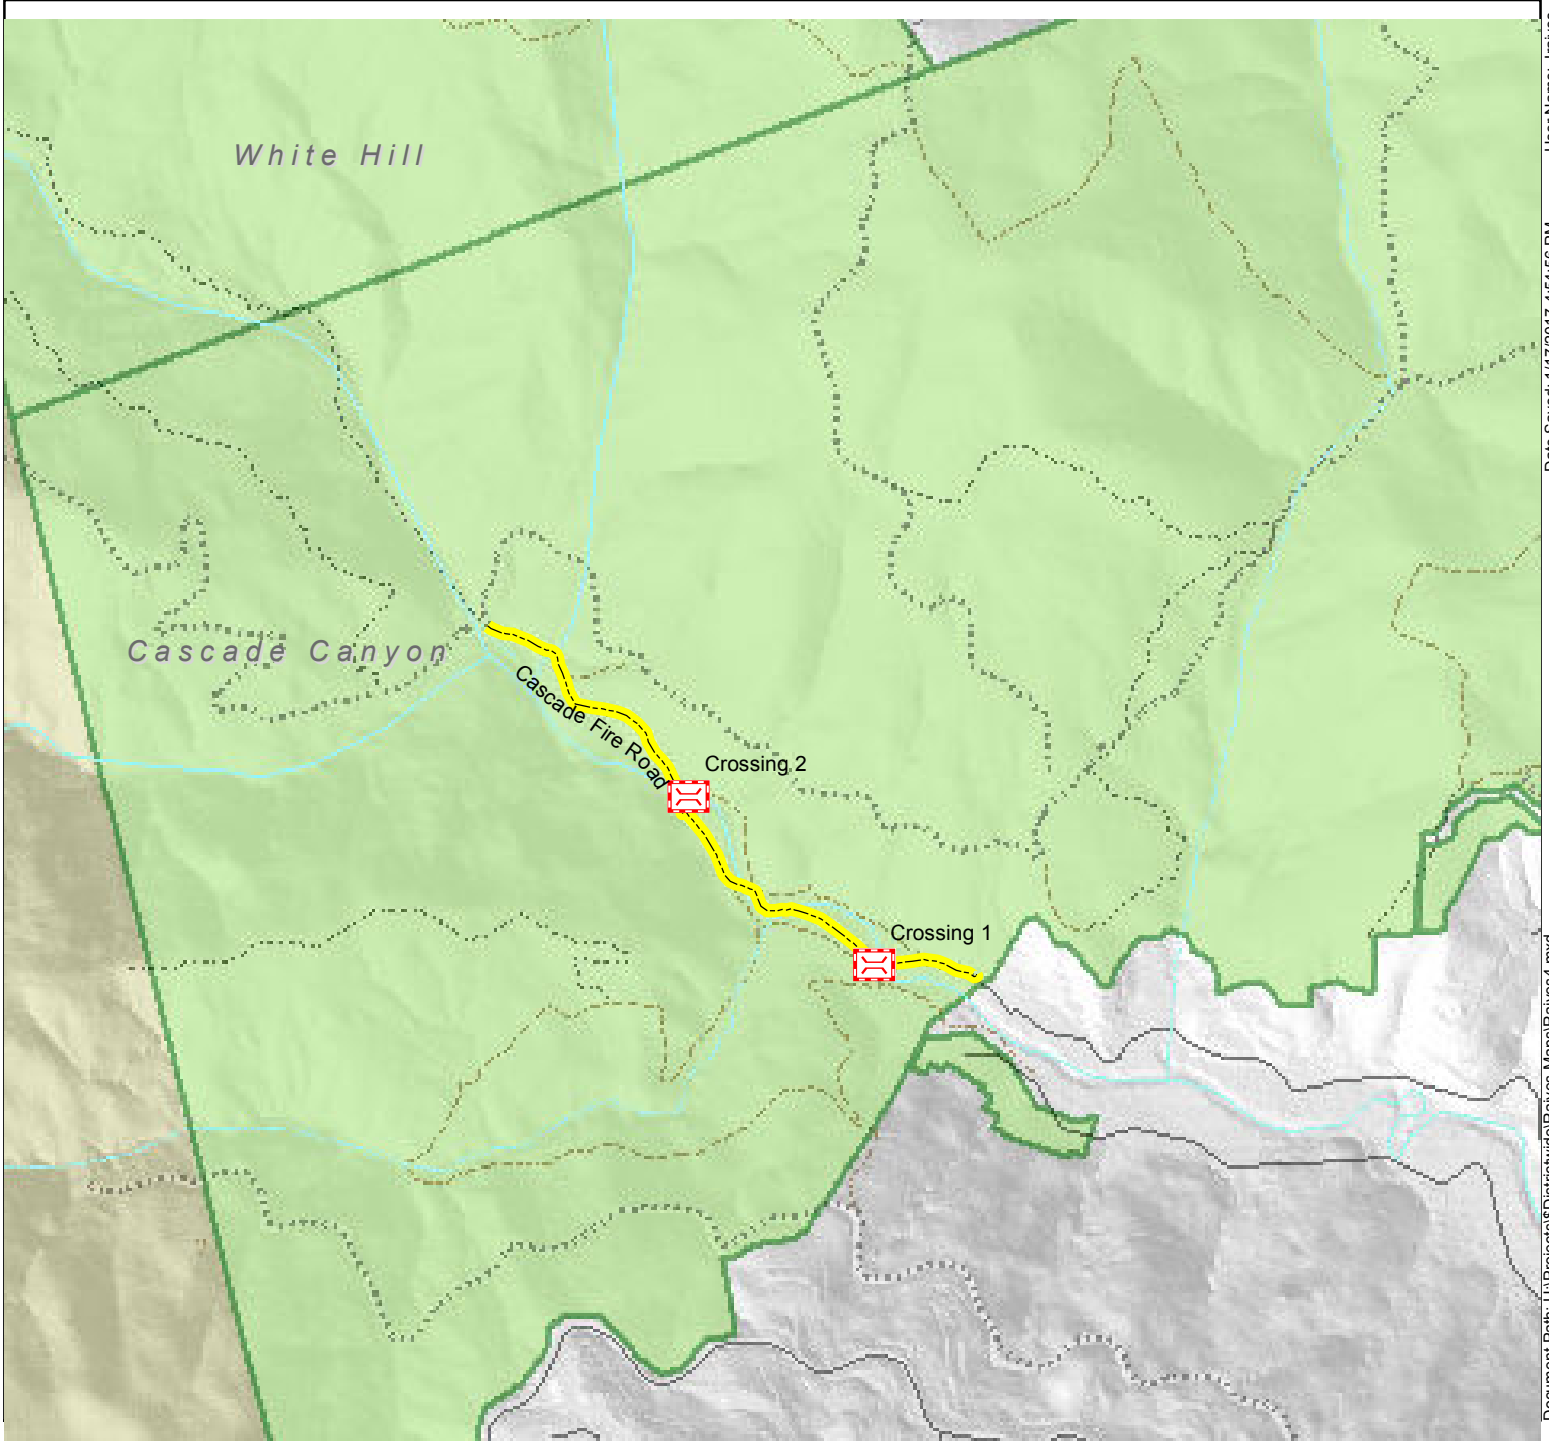

# CASCADE CANYON OSP

County of Marin

User Name: Jraives  
Date Saved: 1/17/2017 4:54:56 PM

Document Path: U:\Projects\Districtwide\Raives Maps\Raives4.mxd

## Legend

-  Cascade Bridges
-  Cascade Fire Road