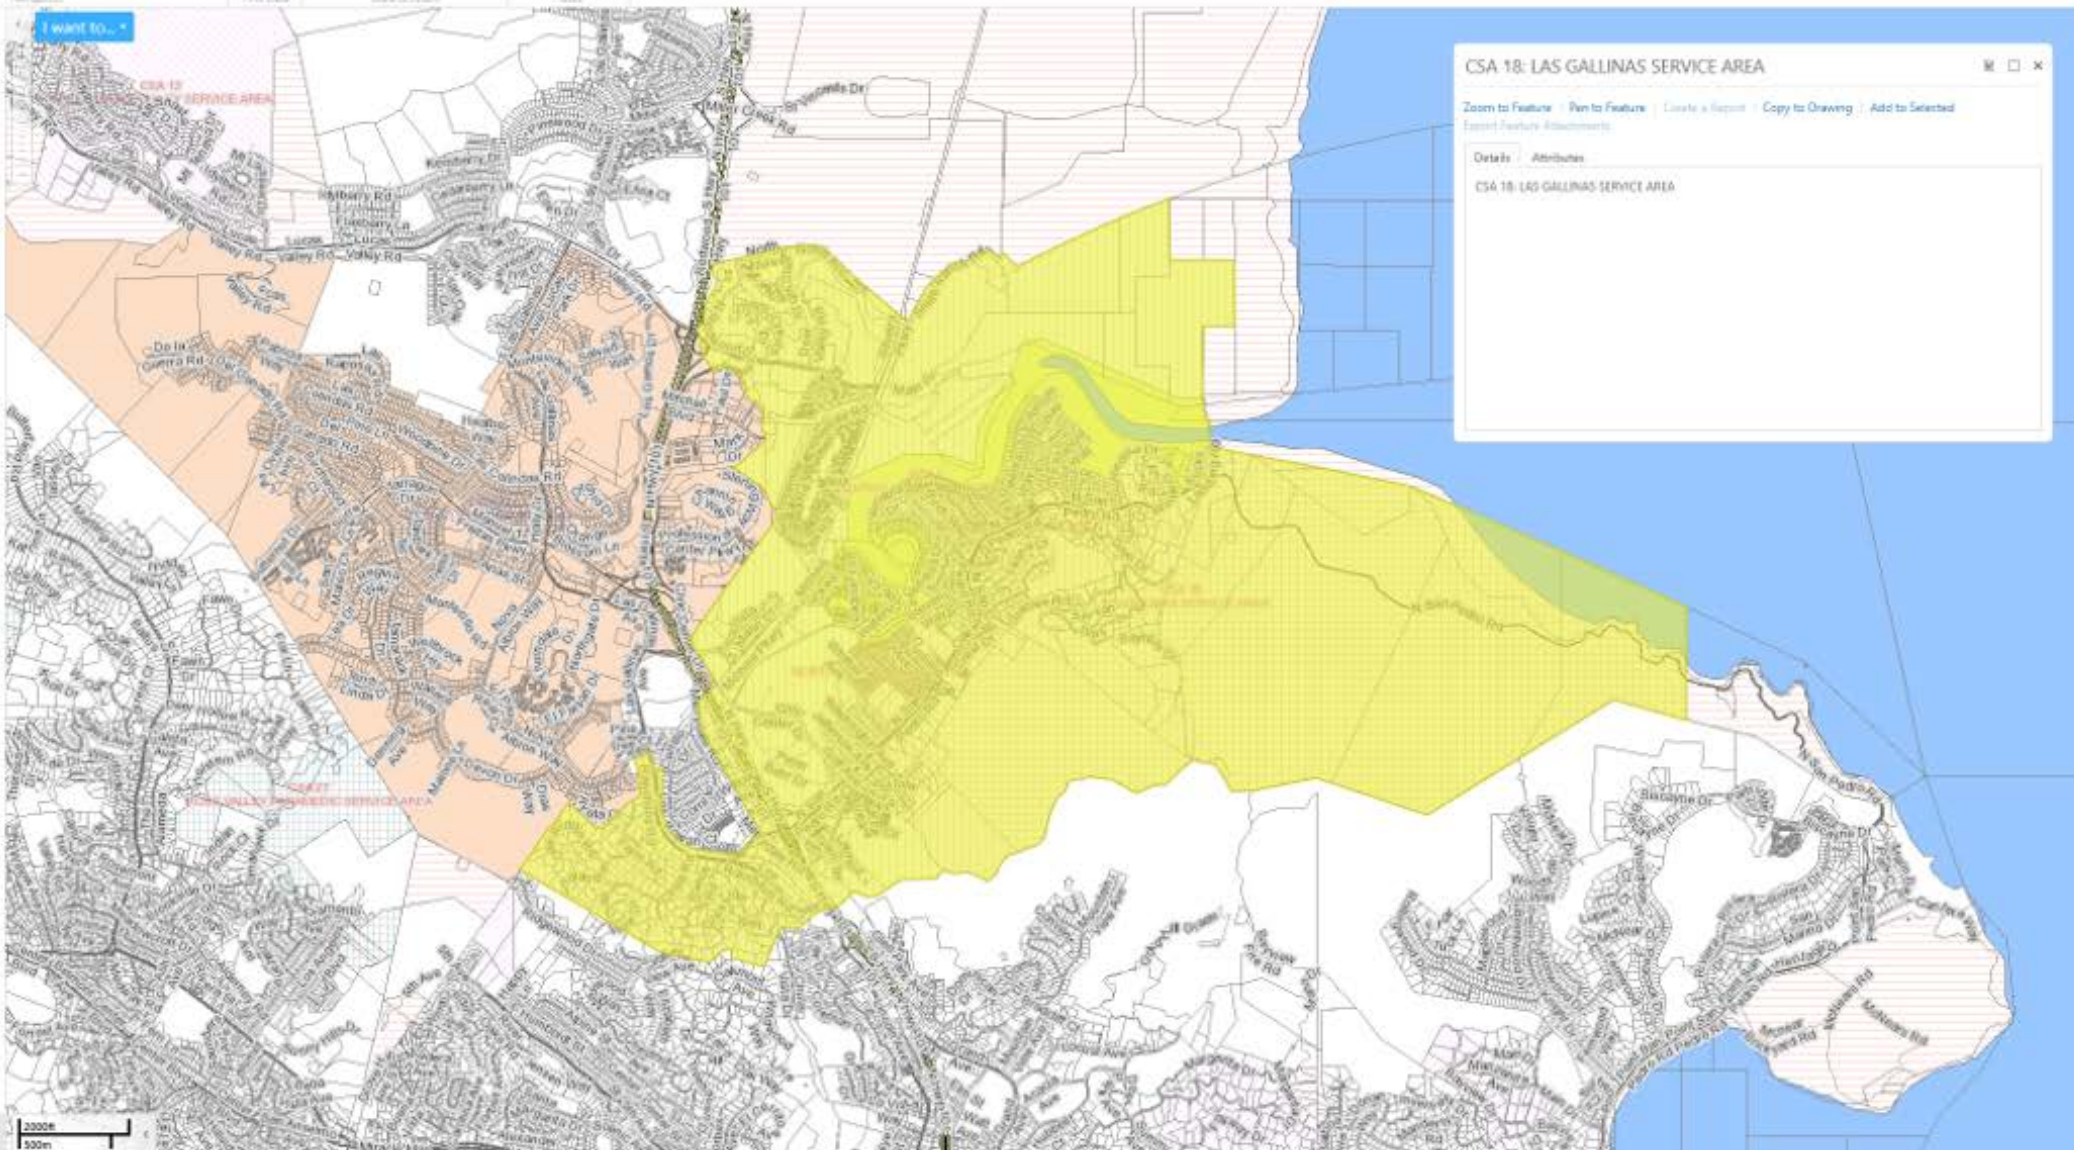

Home Data Sources Find Drawing Analysis

Home Search By Property ID Search By Address

Per Zoom Out Zoom In View View Full Extent Back Forward Identify

Scale 1:22,875

Jump to a map bookmark...

Print Export

- Map Layers
- Layer Theme: CSA
- Base Map
    - Major Road
    - Road Name
    - Road
    - Street Address
    - Building Footprint
    - Parcel
    - Condominium Common Area
    - Mobile Home Pad
    - Marin County Legal Boundary
    - Other Bay Area County
    - Ocean and Bay
  - Districts (LAFCo approved)
    - County Service Area

CSA 18: LAS GALLINAS SERVICE AREA

Zoom to Feature Pen to Feature Create a Report Copy to Drawing Add to Selected

Export Feature Attachments

Details Attributes

CSA 18: LAS GALLINAS SERVICE AREA